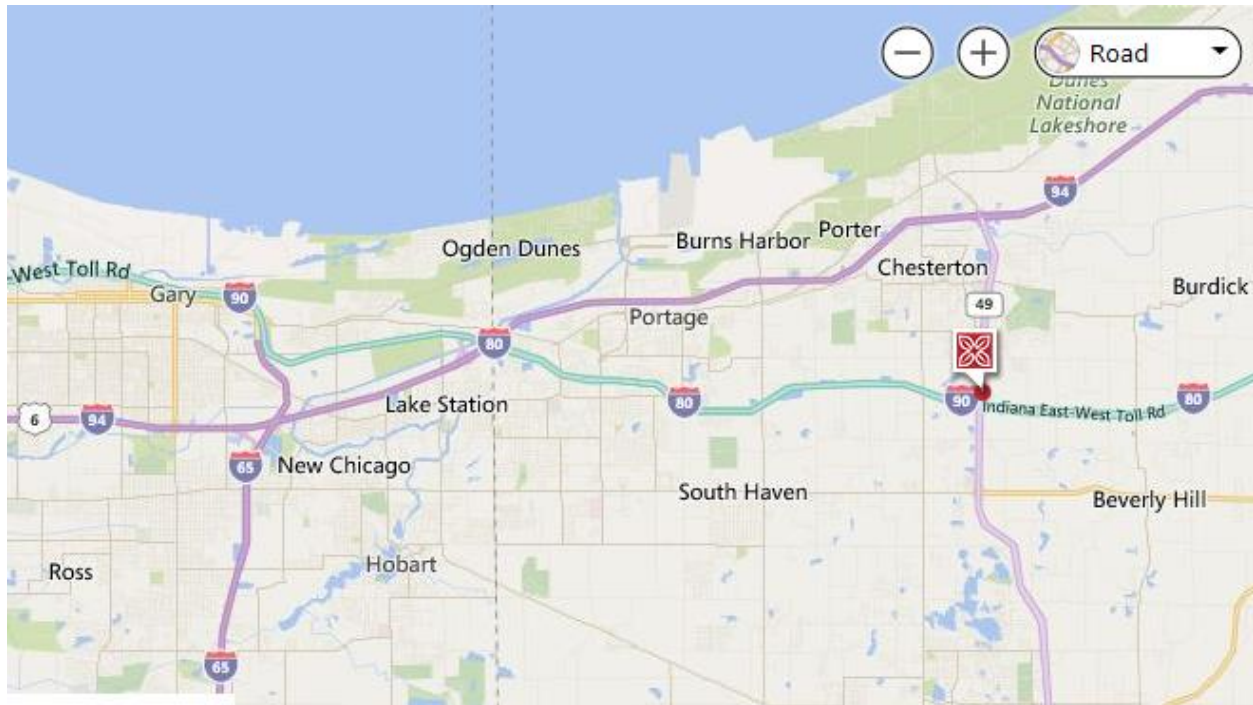

The Hotel address is: 501 Gateway Boulevard, Chesterton, Indiana, 46304

For general information on the hotel please click on this link:

<http://hiltongardeninn3.hilton.com/en/hotels/indiana/hilton-garden-inn-chesterton-CHICTGI/index.html>

Map

The Hotel address is: 501 Gateway Boulevard, Chesterton, Indiana, 46304

Directions

From Chicago/I94 -

East on Interstate 94. Exit at Route 49. Go South 3 miles and turn left on Gateway Blvd.

From Chicago/I80 -

East on Interstate 90 to Indiana Toll road East/I80. Exit at Route 49. The hotel is located at the top of the exit ramp.

From Indianapolis -

Take Interstate 65 North to Indiana toll road East/I80. Exit at route 49. The hotel is located at the top of the exit ramp.

From Chicago-OHare International Airport

Merge onto I-190 E toward Chicago. I-190E becomes I-90E. Keep left to take I-90E/I-94E/Dan Ryan Expressway toward Skyway/Indiana Toll Rd. Take I80/90 E to Exit #31. Hotel is located at the top of exit ramp.