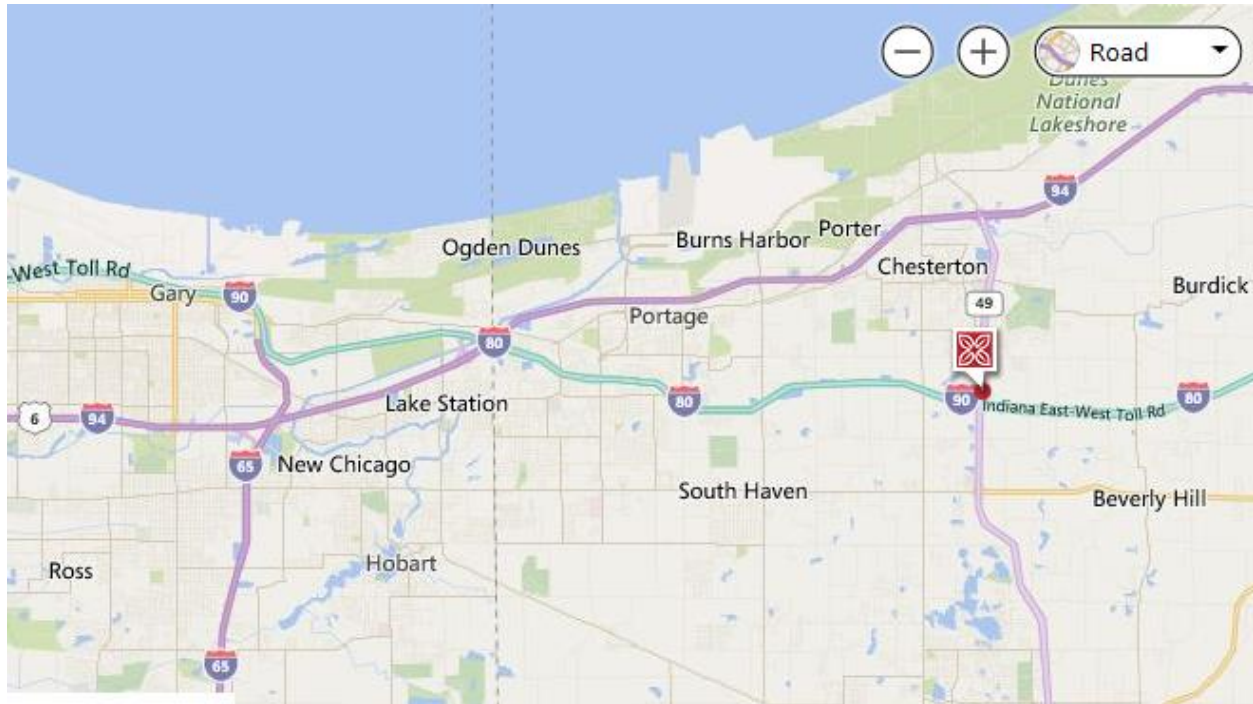

You may discover there are cheaper rates at this hotel, however, please make sure you either use the above link or the group name when you call so we can get the meeting rooms for free.

The Hotel address is: 501 Gateway Boulevard, Chesterton, Indiana, 46304

Map

The Hotel address is: 501 Gateway Boulevard, Chesterton, Indiana, 46304

Directions

From Chicago/I94 -

East on Interstate 94. Exit at Route 49. Go South 3 miles and turn left on Gateway Blvd.

From Chicago/I80 -

East on Interstate 90 to Indiana Toll road East/I80. Exit at Route 49. The hotel is located at the top of the exit ramp.

From Indianapolis -

Take Interstate 65 North to Indiana toll road East/I80. Exit at route 49. The hotel is located at the top of the exit ramp.

From Chicago-O'Hare International Airport

Merge onto I-190 E toward Chicago. I-190E becomes I-90E. Keep left to take I-90E/I-94E/Dan Ryan Expressway toward Skyway/Indiana Toll Rd. Take I80/90 E to Exit #31. Hotel is located at the top of exit ramp.